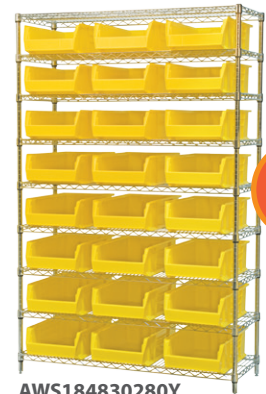

Super-Size AkroBin Shelving Systems

Super-Size AkroBin Wire Shelving Systems			Bin Dimensions (In.)			Shelf Dimensions (In.)			Quantity	
Model No.	Description	Super-Size AkroBin Colors	L	W	H	D	L	H	Bins	Shelves
AWS184830280	Wire Shelving w/ 30280 Bins	R, B, Y, SC	20	12-3/8	6	18	48	74	24	9
AWS184830281	Wire Shelving w/ 30281 Bins	R, B, Y, SC	20	12-3/8	8	18	48	74	18	7
AWS184830282	Wire Shelving w/ 30282 Bins	R, B, Y, SC	20	12-3/8	12	18	48	74	12	5
AWS184830283	Wire Shelving w/ 30283 Bins	R, B, Y, SC	20	18	12	18	48	74	8	5
AWS1848SAB	Wire Shelving w/ 30280, 281, 282, 283 Bins	R, B, Y, SC	See Above			18	48	74	4/3/4/4†	6
AWS24360284	Wire Shelving w/ 30284 Bins	R, B, Y, SC	23-7/8	8-1/4	7	24	36	74	28	8
AWS24360287	Wire Shelving w/ 30287 Bins	R, B, Y, SC	23-7/8	11	10	24	36	74	16†	6
AWS24360288	Wire Shelving w/ 30288 Bins	R, B, Y, SC	23-7/8	16-1/2	11	24	36	74	12	3
AWS24360SAB	Wire Shelving w/ 30287 & 30288 Bins	R, B, Y, SC	See Above			24	36	74	12/6†	3
AWS24361288	Wire Shelving w/ 30288 Bins	R, B, Y, SC	23-7/8	16-1/2	11	24	36	63	10	3

AWS184830280Y